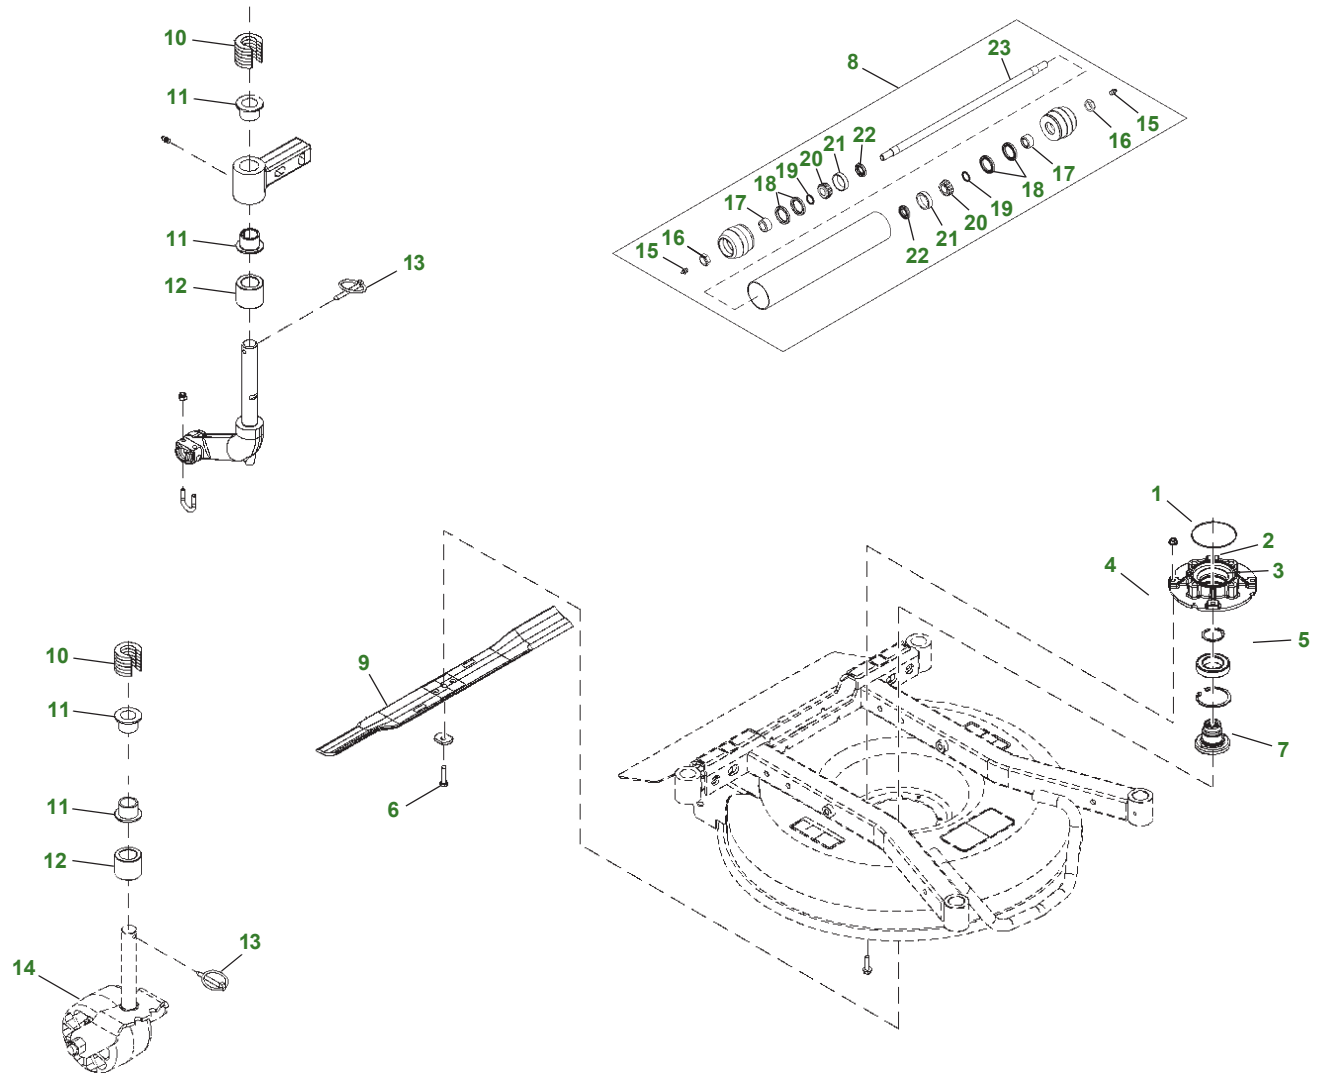

7400A TerrainCut™ Rotary Deck

Rough Intermediates and Surrounds

Key	Part No.	Description	Key	Part No.	Description
1	H142234	O-RING	11	M83541	BUSHING (S/N -030000)
2	M42702	SNAP RING	12	TCU24952	SPACER (S/N -030000)
3	UC15080	NUT	13	M115827	QUICK LOCK PIN (S/N -030000)
4	14M7298	FLANGE NUT	14	TCA19047	CASTER (S/N -030000)
5	UC15071	BEARING HOUSING WITH BEARING	15	JD7759	LUBRICATION FITTING
6	TCU28104	BOLT - BLADE	16	N101345	LOCK NUT
7	AUC11610	ADAPTER	17	ET15726	SLEEVE
8	TCA17790	ROLLER - 76 mm (3 in.) SMOOTH (S/N -030000)	18	ET15755	SEAL
	AUC14183	ROLLER - 76 mm (3 in.) SMOOTH (S/N 030001 - 070000)	19	U46731	O-RING
	AUC15504	ROLLER - 76 mm (3 in.) SMOOTH (S/N 070001 -)	20	JD8188	BEARING CONE
9	TCU27401	MOWER BLADE - HIGH LIFT	21	JD8226	BEARING CUP
	TCU27876	MULCH MOWER BLADE	22	MT739	SEAL
	TCU38740	MOWER BLADE - LOW LIFT (S/N 030001 -)	23	TCU23559	SHAFT (S/N -030000)
	UC12014	MOWER BLADE - LOW LIFT MULCH (S/N 030001 -)		TCU39718	SHAFT (S/N 030001 -)
10	TCU23569	WASHER (S/N -030000)