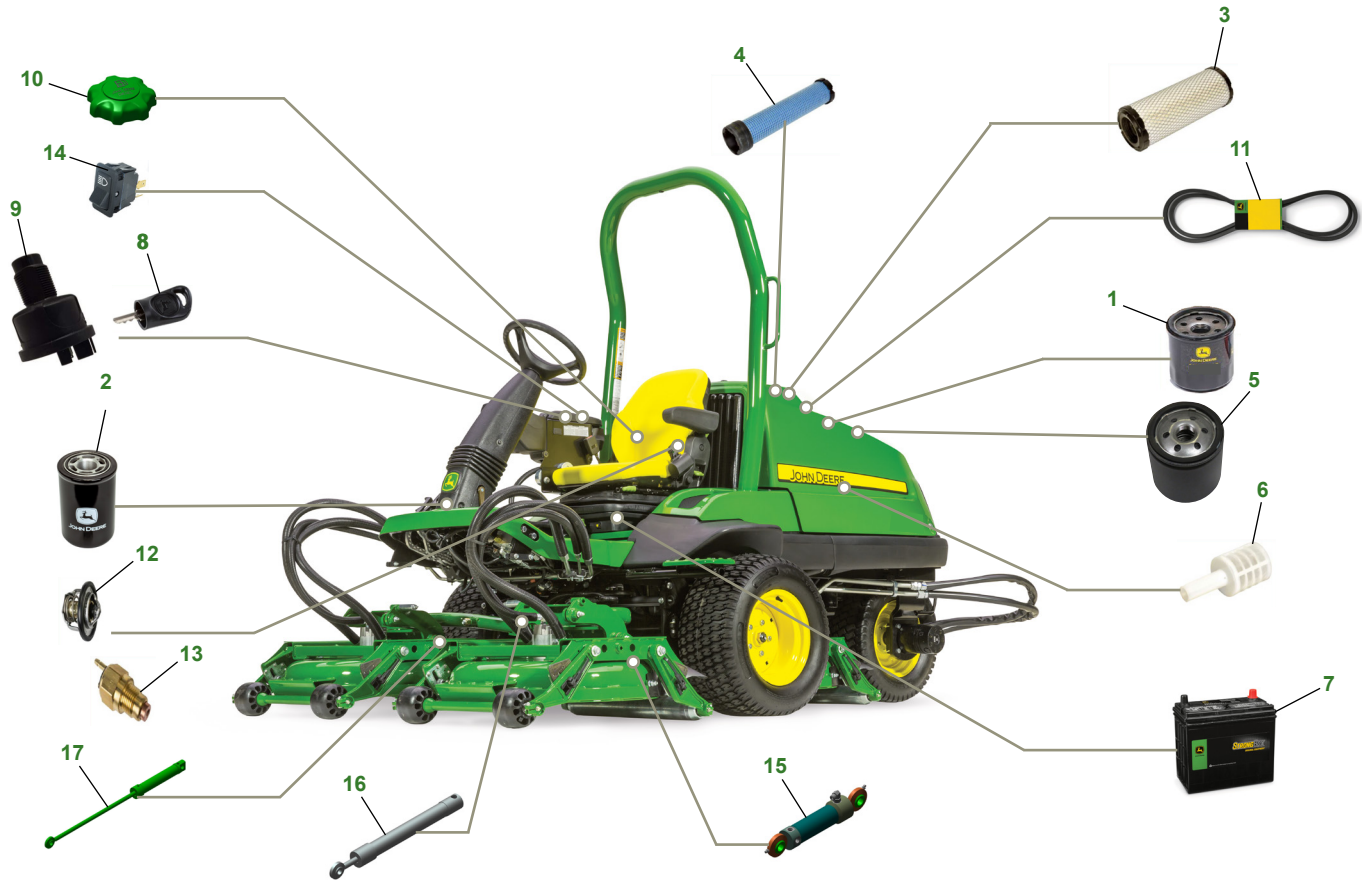

7400A TerrainCut™ Trim and Surrounds Mower

Rough Intermediates and Surrounds

Key	Part No.	Description	Key	Part No.	Description
1	M806419OIL FILTER ELEMENT - ENGINE	9	TCA22740ROTARY SWITCH (S/N -040000)
2	LVU14258HYDRAULIC FILTER		AUC15805ROTARY SWITCH (S/N 040001-)
3	RE68048AIR FILTER ELEMENT - PRIMARY	10	TCA24601FILLER CAP
4	RE68049AIR FILTER ELEMENT - SECONDARY	11	TCU38089BELT - FAN - NON TIER 4
5	MIU800645FUEL FILTER - NON TIER 4		TCU30780BELT - FAN - TIER 4
	MIU803127FUEL FILTER - TIER 4		LVU11662BELT - WATER PUMP
6	M811032FUEL SEPARATOR ELEMENT - NON TIER 4	12	M811034THERMOSTAT
	MIU802421FUEL SEPARATOR ELEMENT - TIER 4	13	CH15516WATER TEMP SWITCH - NON TIER 4
7	MCYP25876WET CHARGED BATTERY		MIU801119WATER TEMP SENSOR - TIER 4
		NOT FOR CANADA AND USA	14	AM117324HEADLIGHT SWITCH
	TY25876BWET CHARGED BATTERY -	15	TCA24128HYDRAULIC CYLINDER - LIFT
		FOR CANADA AND USA	16	TCA17627HYDRAULIC CYLINDER - IMPLEMENT SHIFT
8	AUC12681KEY	17	TCA17806HYDRAULIC CYLINDER - WIDTH OF CUT

Parts Needed in First 500 hours of Operation

Qty	Part No.	Item	Capacity	Interval In Hours
2	M806419	Engine Oil Filter	1	250/500
12	TY26674	Plus-50™ II 15W-40 Engine Oil	5.3 L (5.6 qt)	250/500
1	MIU800645	Fuel Filter	1	500
1	M131802	Air Filter - Primary	1	500
1	M131803	Air Filter - Secondary	1	500
1	LVU14258	Hydraulic Filter	1	50
1	TY25083	John Deere Special Purpose Golf and Turf Cutting Unit Grease (Cutting Unit and Cutting Unit Attachments)		As Needed
1	TY6341	John Deere Multi-Purpose SD Polyurea Grease (Machine components, lift arms and rollers)		As Needed