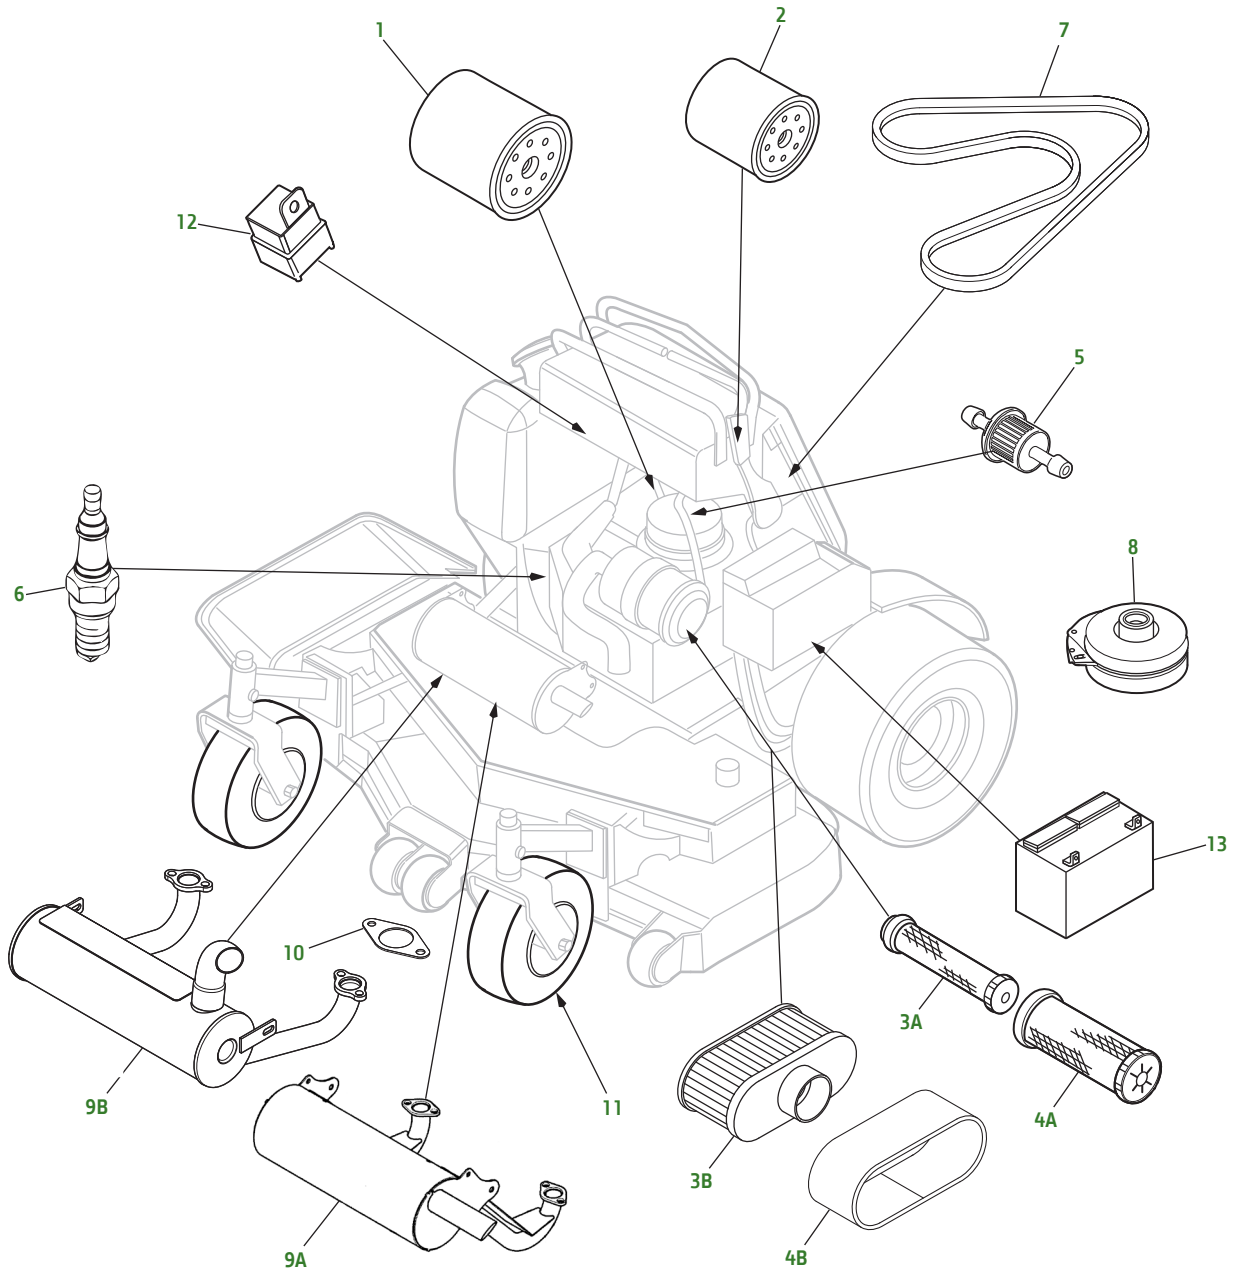

652B / 652E / 636M / 648M / 652M / 648R / 652R / 652R MOD 652R EFI / 652R EFI MOD / 661R / 661R EFI QuikTrak™

652B - 661R EFI (Continued)

Key	Part No.	Description	Key	Part No	Description
1	AM125424	ENGINE OIL FILTER	9A	TCA23223	MUFFLER - [648R, 652R, 661R (S/N -060000)], 652R MOD
2	TCA23150	HYDRAULIC OIL FILTER		TCA23223	MUFFLER - 652B (S/N -020000)
3A	M131803	AIR FILTER - SECONDARY		TCA23468	MUFFLER - [652R EFI, 661R EFI (S/N -060000)] & 652R EFI MOD
3B	MIU12555	AIR FILTER - SECONDARY - 636M	9B	TCA24531	MUFFLER - 652B (S/N 020001-)
4A	M131802	AIR FILTER - PRIMARY		AUC14455	MUFFLER - [648R, 652R, 661R (S/N 060001-)]
4B	MIU12554	AIR FILTER - PRIMARY - 636M		AUC14364	MUFFLER - [652R EFI, 661R EFI (S/N 060001-)]
5	AM116304	FUEL FILTER	10	M136651	MUFFLER GASKET
	MIU13224	FUEL FILTER - 652R EFI, 661R EFI & 652R EFI MOD		M149198	MUFFLER GASKET - 652R EFI, 661R EFI & 652R EFI MOD
6	M805853	SPARK PLUG	11	TCA19309	CASTER WHEEL
	MIU11020	SPARK PLUG - 652R EFI, 652R EFI MOD & 661R EFI		TCA20363	CASTER WHEEL - 636M, 648M & 652M
7	UC18233	HYDRAULIC PUMP BELT - 648R, 652B, 652E, 652R, 652R MOD, 652R EFI, 652R EFI MOD, 661R, 661R EFI	12	TCA23212	RELAY
	UC18232	HYDRAULIC PUMP BELT - 636M, 648M, 652M	13	TY25221	BATTERY
8	TCA23182	PTO CLUTCH - [652B, 648R, 652R, 652R MOD, 652R EFI, 661R, 661R EFI (S/N -045000)]			
	AUC14345	PTO CLUTCH - 652E, 652R EFI MOD [652B, 648R, 652R, 652R MOD, 652R EFI, 661R, 661R EFI (S/N 045001-)]			
	TCU37594	PTO CLUTCH - 636M (S/N -045000)			
	AUC14344	PTO CLUTCH - 636M (S/N 045001-)			
	TCA24953	PTO CLUTCH - [648M, 652M (S/N -045000)]			
	AUC14343	PTO CLUTCH - [648M, 652M (S/N 045001-)]			

Parts Needed in First 250 Hours of Operation

Qty	Part No.	Item	Capacity	Interval In Hours
3	AM125424	Engine Oil Filter 652B		10/100/200
2	AM125424	Engine Oil Filter (All Other Models)		100/200
7	TY22029	Turf-Gard™ Engine Oil 652B	2.1 L (2.2 qt)	10/100/200
5	TY22029	Turf-Gard™ Engine Oil (All Other Models)	2.1 L (2.2 qt)	100/200
1	TCA23150	Hydraulic Oil Filter		10
3	TY26674	PLUS-50™ II - 15W-40 Hydraulic Oil 652B	2.7 L (2.9 qt)	10
1	TY6341	Multi-Purpose SD Polyurea Grease		As Needed
1	AM116304	FUEL FILTER (Non-EFI units) 652B		200

Capacities

Crankcase (with filter change) . . . . . 2.1 L (2.2 qt)
Hydraulic Capacity (with filter change) . 2.7 L (2.9 qt)
Grease Gun TY26518