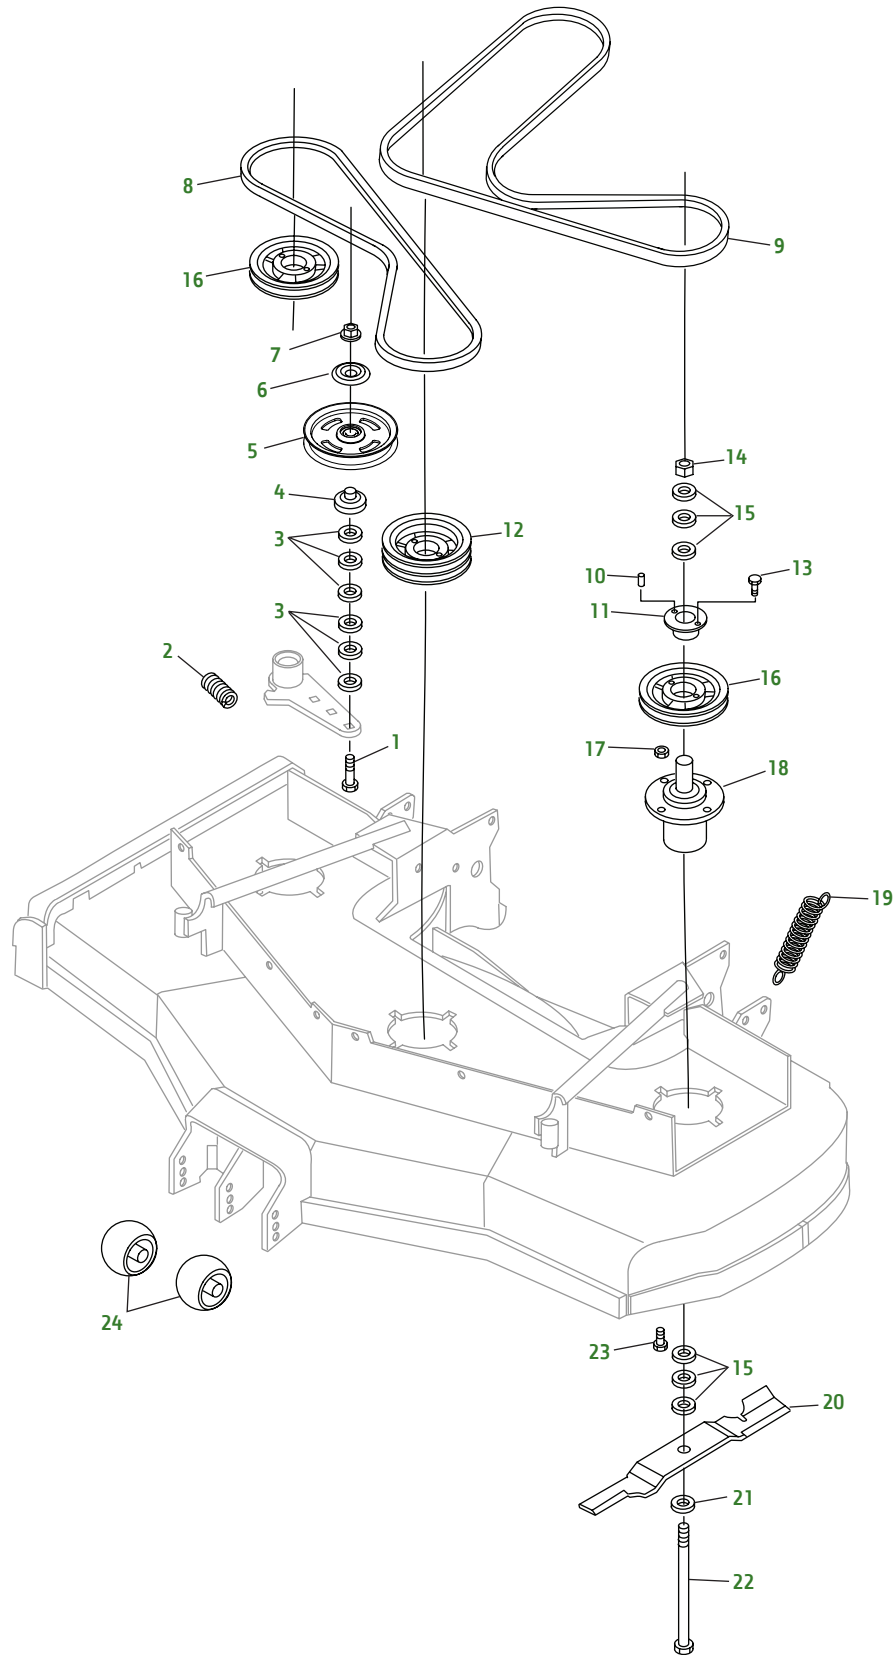

652B / 652E / 636M / 648M / 652M / 648R / 652R / 652R MOD 652R EFI / 652R EFI MOD / 661R / 661R EFI QuikTrak™

652B - 661R EFI (Continued)

Key	Part No.	Description	Key	Part No	Description
1	AM125424	ENGINE OIL FILTER	9A	TCA23223	MUFFLER - [648R, 652R, 661R (S/N -060000)], 652R MOD
2	TCA23150	HYDRAULIC OIL FILTER		TCA23223	MUFFLER - 652B (S/N -020000)
3A	M131803	AIR FILTER - SECONDARY		TCA23468	MUFFLER - [652R EFI, 661R EFI (S/N -060000)] & 652R EFI MOD
3B	MIU12555	AIR FILTER - SECONDARY - 636M	9B	TCA24531	MUFFLER - 652B (S/N 020001-)
4A	M131802	AIR FILTER - PRIMARY		AUC14455	MUFFLER - [648R, 652R, 661R (S/N 060001-)]
4B	MIU12554	AIR FILTER - PRIMARY - 636M		AUC14364	MUFFLER - [652R EFI, 661R EFI (S/N 060001-)]
5	AM116304	FUEL FILTER	10	M136651	MUFFLER GASKET
	MIU13224	FUEL FILTER - 652R EFI, 661R EFI & 652R EFI MOD		M149198	MUFFLER GASKET - 652R EFI, 661R EFI & 652R EFI MOD
6	M805853	SPARK PLUG	11	TCA19309	CASTER WHEEL
	MIU11020	SPARK PLUG - 652R EFI, 652R EFI MOD & 661R EFI		TCA20363	CASTER WHEEL - 636M, 648M & 652M
7	UC18233	HYDRAULIC PUMP BELT - 648R, 652B, 652E, 652R, 652R MOD, 652R EFI, 652R EFI MOD, 661R, 661R EFI	12	TCA23212	RELAY
	UC18232	HYDRAULIC PUMP BELT - 636M, 648M, 652M	13	TY25221	BATTERY
8	TCA23182	PTO CLUTCH - [652B, 648R, 652R, 652R MOD, 652R EFI, 661R, 661R EFI (S/N -045000)]			
	AUC14345	PTO CLUTCH - 652E, 652R EFI MOD [652B, 648R, 652R, 652R MOD, 652R EFI, 661R, 661R EFI (S/N 045001-)]			
	TCU37594	PTO CLUTCH - 636M (S/N -045000)			
	AUC14344	PTO CLUTCH - 636M (S/N 045001-)			
	TCA24953	PTO CLUTCH - [648M, 652M (S/N -045000)]			
	AUC14343	PTO CLUTCH - [648M, 652M (S/N 045001-)]			

Capacities

Crankcase (with filter change) 2.1 L (2.2 qt)
 Hydraulic Capacity (with filter change) . 2.7 L (2.9 qt)
 Grease Gun TY26518

36 in. / 48 in. / 52 in. / 61 in. decks (652B - 661R EFI)

36 in. / 48 in. / 52 in. / 61 in. decks (652B - 661R EFI)