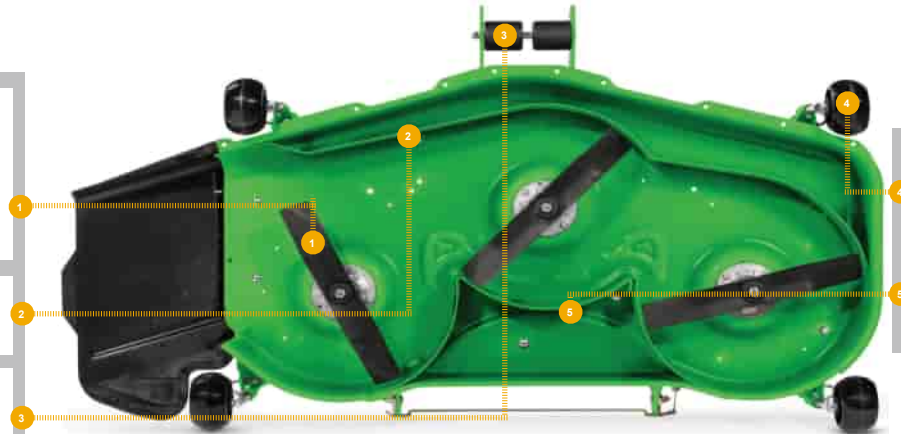

Z930M EFI with 60 inch Deck

 **MOWER BLADE**
[TCU15881](#) (HIGH LIFT)
[UC15158](#) (HIGH LIFT SELF SHARPENING)
[M128485](#) (STANDARD LIFT)
[M133381](#) (LOW LIFT)

 **ROLLER**
[TCU34060](#)

 **GAGE WHEELS**
[UC28193](#)

 **V BELT**
[TCU35604](#) (LGTH = 4635 mm, TK = 18 mm,
WIDTH = 14 mm)

REPLACEMENT PARTS GUIDE

Z930M EFI with 60 inch Mulch On Demand™ Deck

	MOWER BLADE
	TCU15881 (HIGH LIFT)
	UC15158 (HIGH LIFT SELF SHARPENING)
	M128485 (STANDARD LIFT)
	M133381 (LOW LIFT)
	MULCH BLADE
	M168223
	ROLLER
	TCU34060