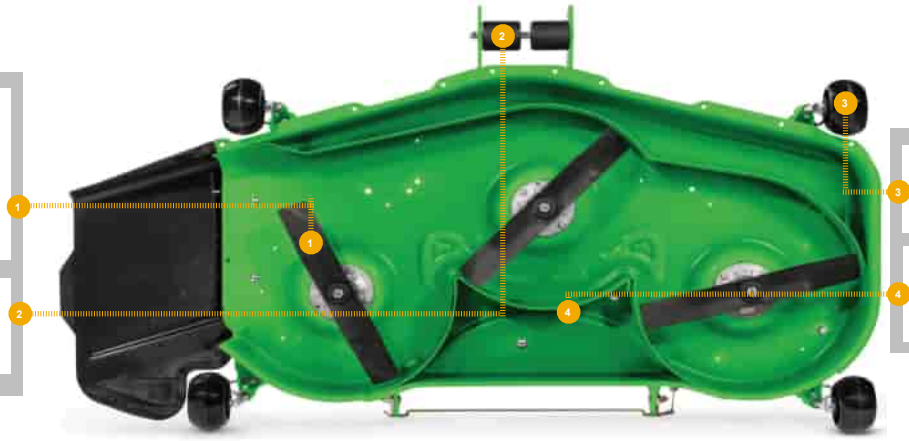

[TCA21571](#)

TRANSMISSION/ HYDRAULIC

HYDRAULIC OIL FILTER

[MIA881446](#)

Change every 500 Hrs After 300 hour Initial Break In

TRACTION DRIVE BELT

[TCU34299](#) (LGTH = 1803.9 mm,
WIDTH = 16 mm)

REPLACEMENT PARTS GUIDE

Z930M EFI with 60 inch Deck

 **MOWER BLADE**
[TCU15881](#) (HIGH LIFT)
[UC15158](#) (HIGH LIFT SELF SHARPENING)
[M128485](#) (STANDARD LIFT)
[M133381](#) (LOW LIFT)

 **ROLLER**
[TCU34060](#)

 **GAGE WHEELS**
[UC28193](#)

 **V BELT**
[TCU35604](#) (LGTH = 4635 mm, TK = 18 mm,
WIDTH = 14 mm)

REPLACEMENT PARTS GUIDE

Z930M EFI with 60 inch Mulch On Demand™ Deck

	MOWER BLADE
	TCU15881 (HIGH LIFT)
	UC15158 (HIGH LIFT SELF SHARPENING)
	M128485 (STANDARD LIFT)
	M133381 (LOW LIFT)
	MULCH BLADE
	M168223
	ROLLER
	TCU34060